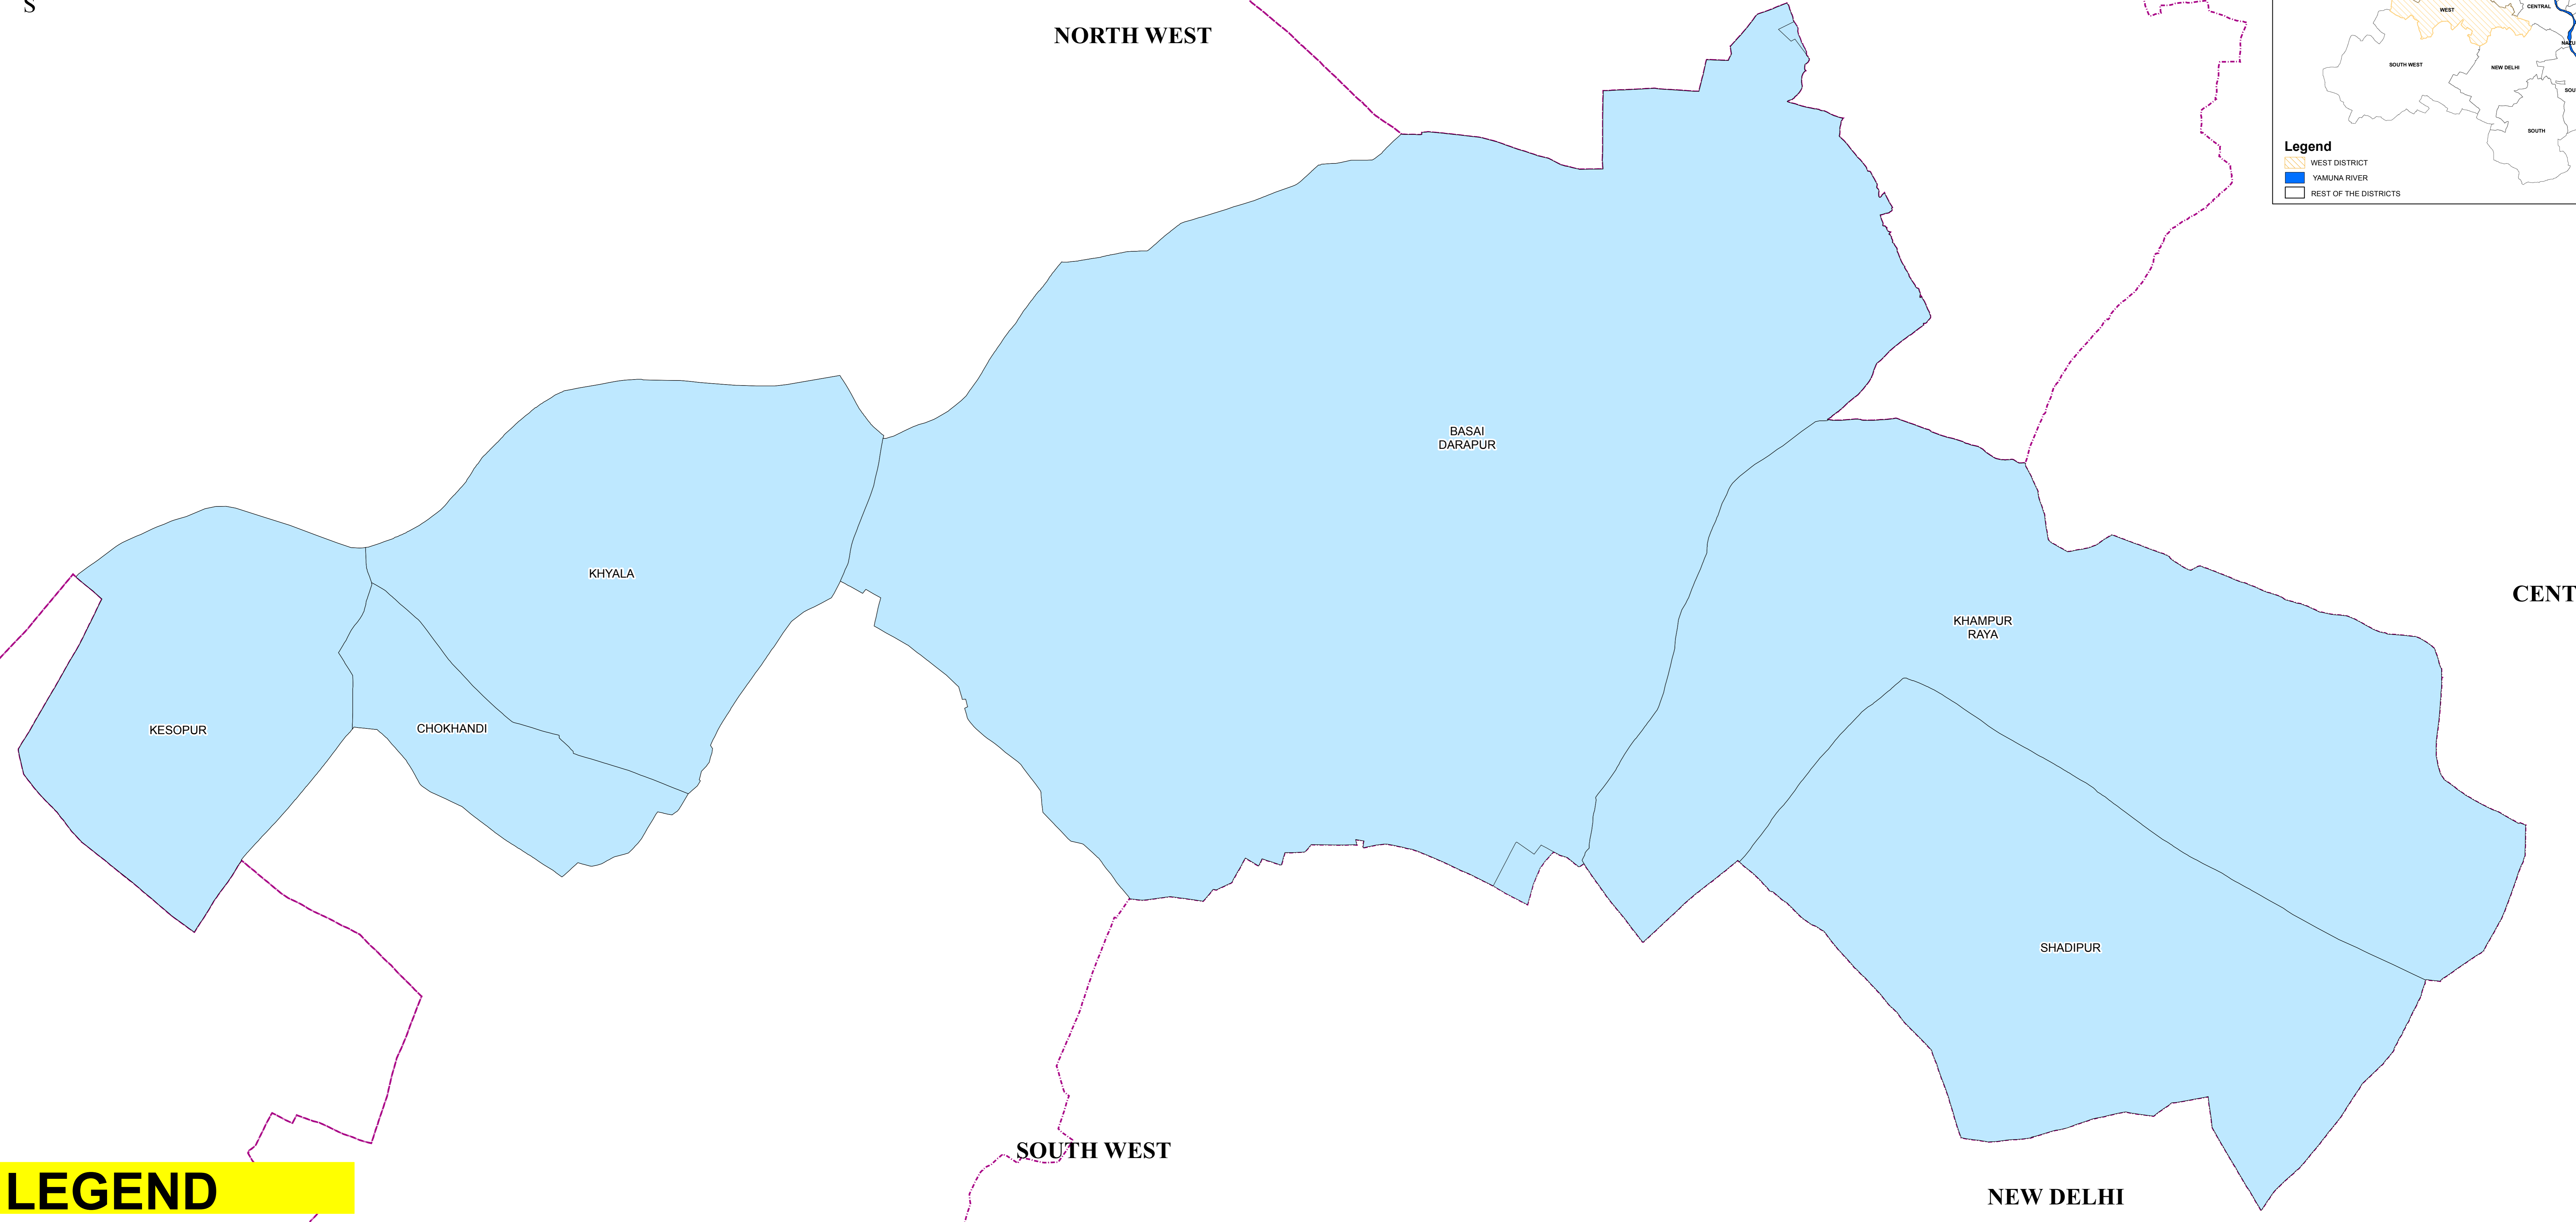

MAP OF PATEL NAGAR SUB DIVISION OF WEST DELHI

LEGEND

- District Boundary
- Village Boundary
- Patel Nagar Sub Division

0 205 410 820 1,230 1,640 Meters
 Projection - UTM Datum - WGS 84
 1:11,000